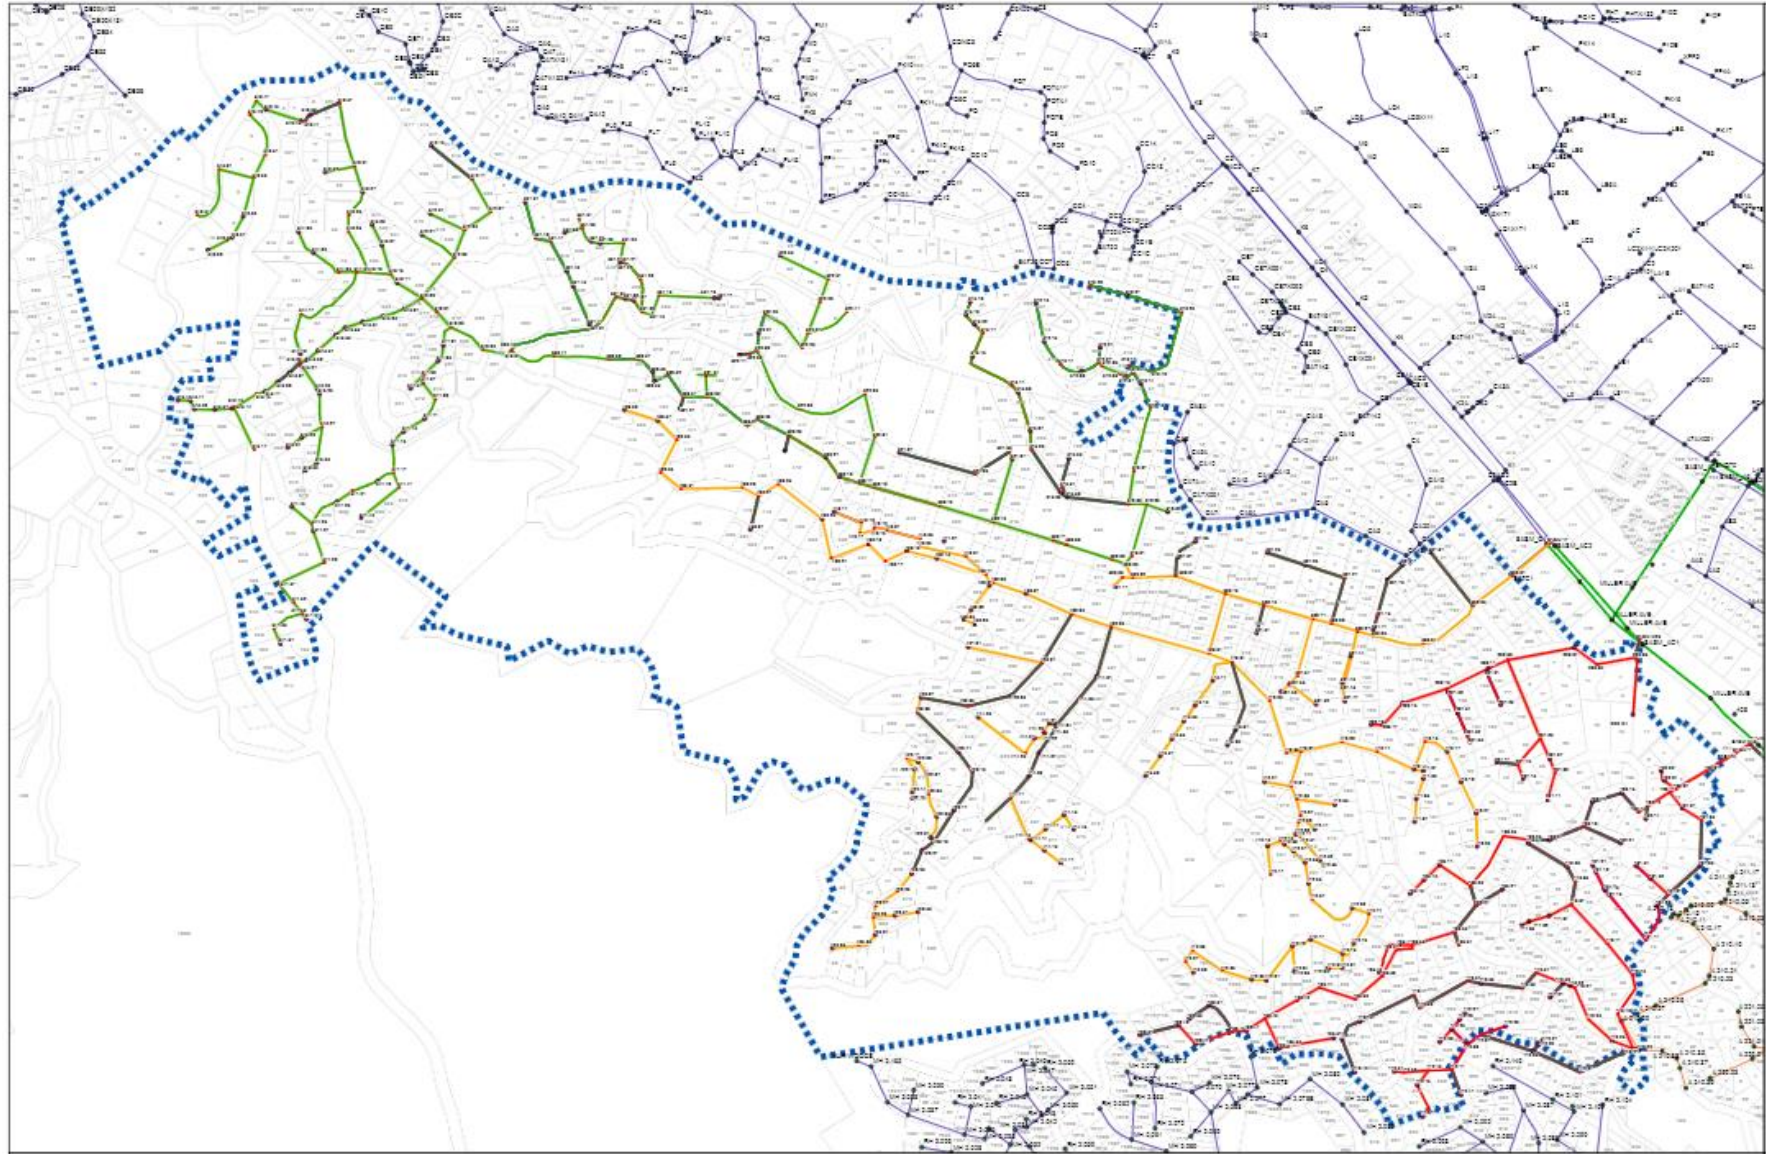

Map of Homestead Valley Sanitary District Sewer Mains

Sewer Mains are colored Green, Yellow & Red. One color section is cleaned each year
Pipes in black lines are what's left to replace.

4-19-23

CLEANING SCHEDULE

HOMESTEAD VALLEY SANITARY DISTRICT

Marin County, California

Node Types

- Unknown
- PS
- MH
- RH

Cleaning Schedule

Clay Pipes (ACP, VCP)